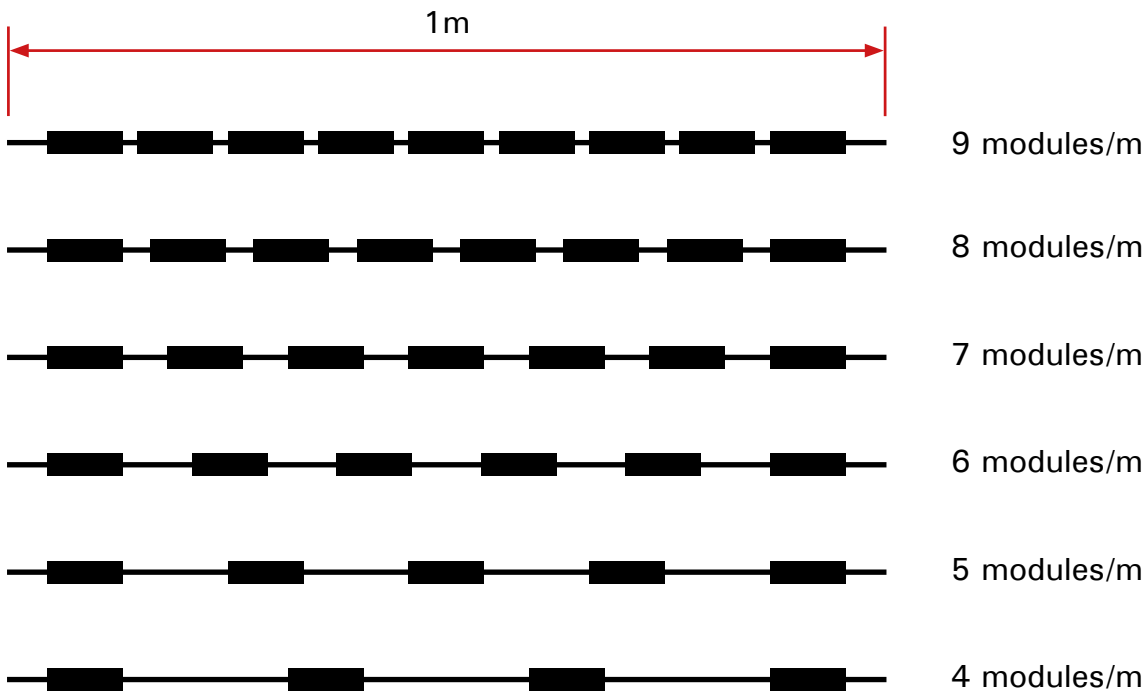

MODULE OPTIONS

4 modules/m	5 modules/m	6 modules/m	7 modules/m	8 modules/m	9 modules/m
a: 125mm b: 250mm	a: 100mm b: 200mm	a: 83mm b: 166mm	a: 71mm b: 144mm	a: 62mm b: 125mm	a: 55mm b: 111mm

4, 5, 6, 7, 8, 9 modules can be placed on 1 meter cable.

Lumen Package Options*

500 lm/m	700 lm/m	800 lm/m	1400 lm/m

*Lumen value when 9 module/m requirement is achieved