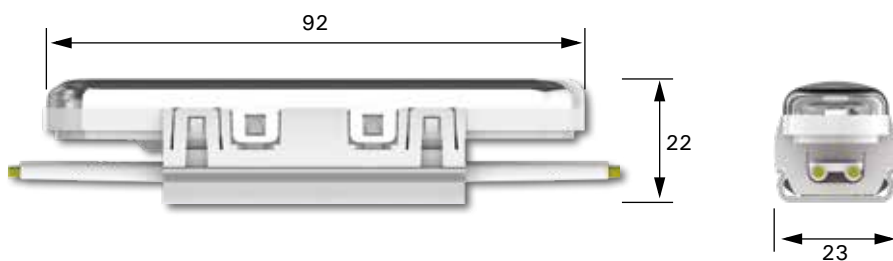

FLEXBAR APPLICATION FIELDS

Flexbar can be utilized comfortably in tension ceilings, under shelf and backlight applications, in addition to standard concealed applications, thanks to its flexible and modular structure. It provides long lifetime especially for solutions integrated with architectural details which is very difficult to access afterwards.