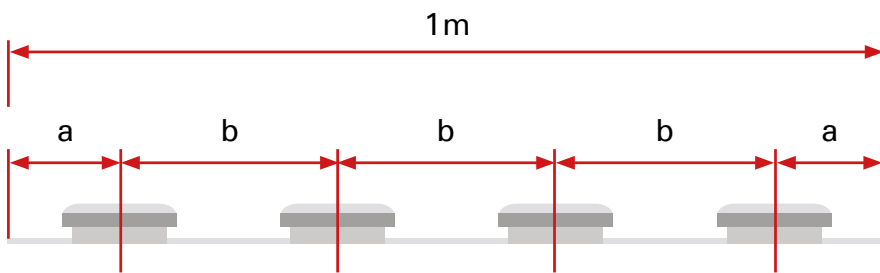

MODULE OPTIONS

4 modules/m	5 modules/m	6 modules/m	7 modules/m	8 modules/m	9 modules/m
a: 125mm b: 250mm	a: 100mm b: 200mm	a: 83mm b: 166mm	a: 71mm b: 144mm	a: 62mm b: 125mm	a: 55mm b: 111mm

4, 5, 6, 7, 8, 9 modules can be placed on 1 meter cable.

Lumen Package Options*

500 lm/m	700 lm/m	800 lm/m	1400 lm/m

*Lumen value when 9 module/m requirement is achieved