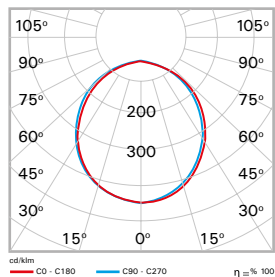

Photometric Curve

Dimensions (mm)

a	b	h
23	92	22

Options

Length Options in meters	: 5m / 10m
Module Options	: 4 / 5 / 6 / 7 / 8 / 9
DALI Compatibility	: Yes

* Please contact our customer representative for different options.