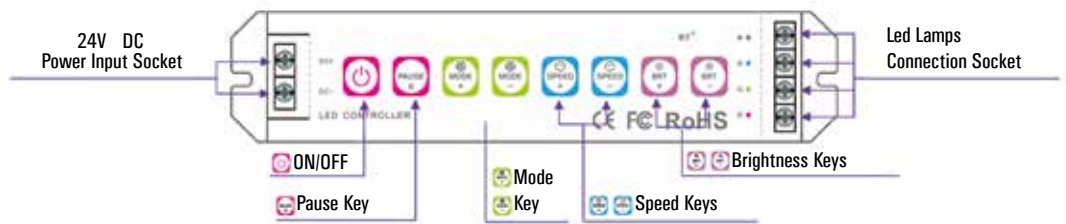

FLEXBAR - RGB

Flexible concealed lighting system

LED RGB Controller

RGB LED Controller, use the advanced PWM (Pulse-Width Modulation) control technique, built-in 32 kinds of changing mode. Smooth changing effect without flicker; PC engineering plastic shell, exquisite appearance.