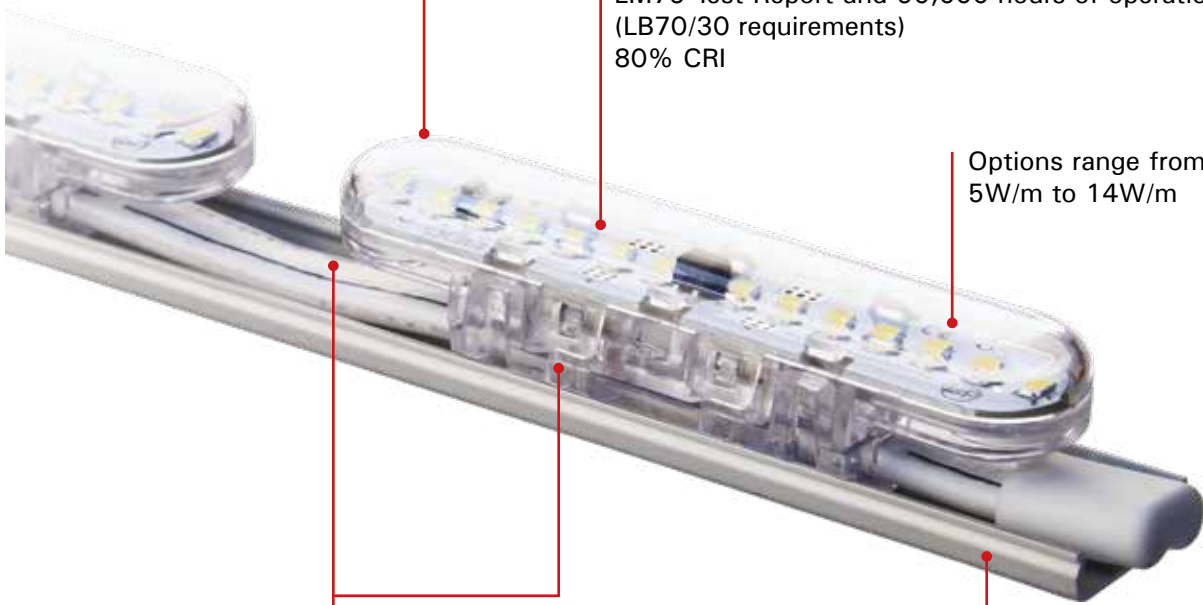

Options range from  
5W/m to 14W/m

Utilizing interchangeable, demountable,  
extensible and sliceable structure

Aluminum Profile bracket