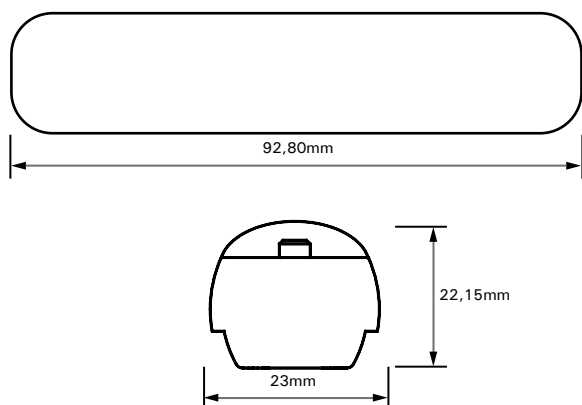

FlexBar

Cap Options

Clear Cap/Opal Cap

Lighting Control

ON/OFF   DALI   RGB Control (Unit)

Driver Options

Standard Driver Options

30W / 60W / 80W / 96W / 120W / 180W

DALI Driver Options

75W / 100W / 150W