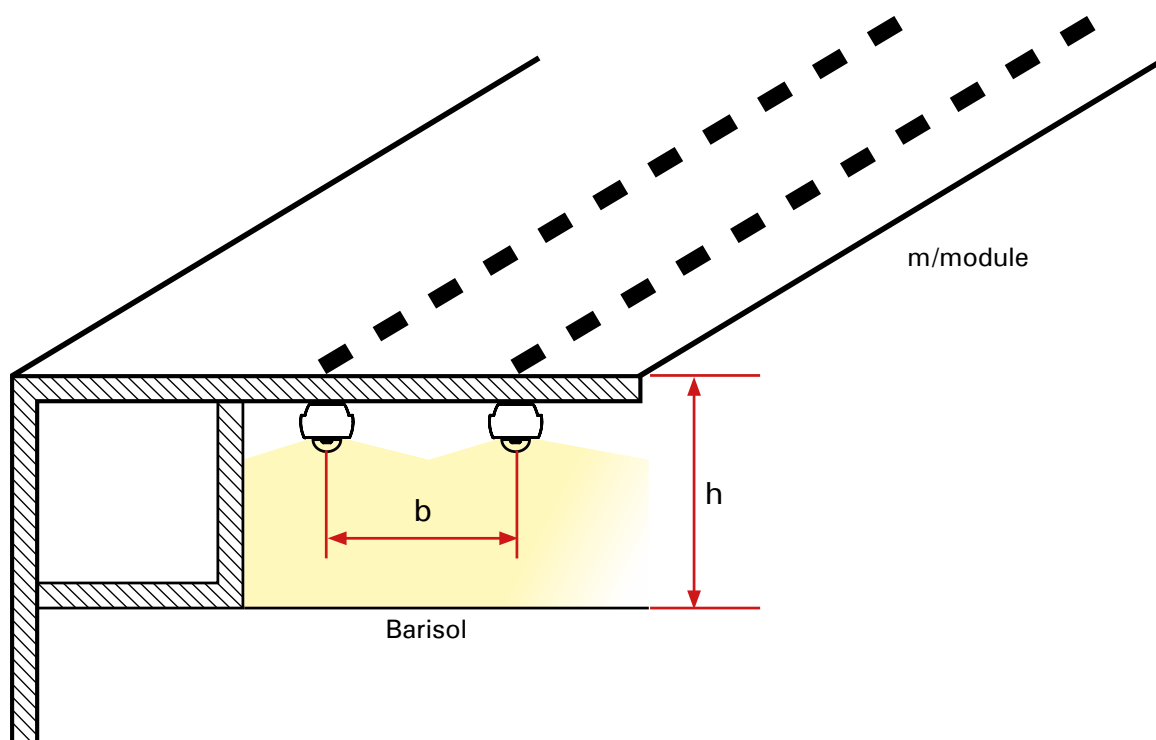

Module Selection for PVC Tension Ceiling Applications

PVC Tension Ceiling Height (h)	Distance Between Flexbar Rows (b)	Flexbar Modules Per 1 Meter (m/module)
10cm	7.5cm	9 modules/m
15cm	11.25cm	8 modules/m
20cm	15cm	7 modules/m
25cm	18.75cm	6 modules/m
30cm	22.5cm	5 modules/m

Points to consider for PVC tension ceiling detail applications;

- 1- To achieve homogeneity at PVC tension ceiling applications, percentage of the distance between Flexbar rows and tension ceiling height should be 3/4.
- 2- When using clear cap, light output increases, however module transitions can be sensed.