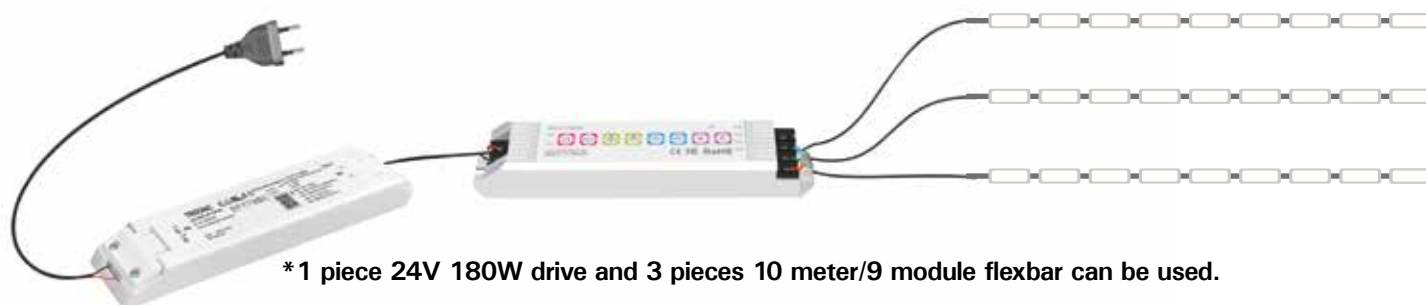

Housing	PC Housing, PC Cap
Optic	Clear/Opal Cap
Power Cons.	7,7W/m (Amber-Red) - 7,3W/lm (Green-Blue)
Light Source	Low Power Led
Input Voltage	24V DC
Colour Temp.	Red 619/624nm
	Green 520/540nm
	Blue 460/480nm
CRI	min 80
IP Value	IP20
Electronic Control Utilization	ON/OFF, DALI, RGB Control (Unit) Surface Mounted

Colour Temperature

Footage Options

3m,5m,10m

Wiring Diagram

---

* 1 piece 24V 180W drive and 3 pieces 10 meter/9 module flexbar can be used.