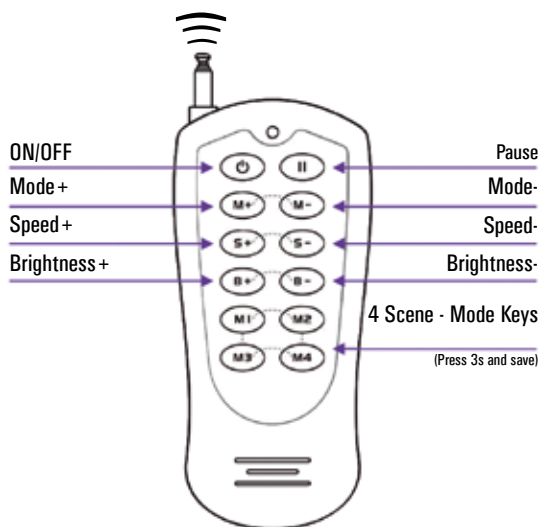

### LED RGB Controller

RGB LED Controller, use the advanced PWM (Pulse-Width Modulation) control technique, built-in 32 kinds of changing mode. Smooth changing effect without flicker; PC engineering plastic shell, exquisite appearance.

## Remote Control Mechanism

RF remote (100m control distance). 24V DC wide voltage input, 3CH output (common anode), widely used for all kinds of LEDs with current - limiting resistor, like RGB LED Modules.